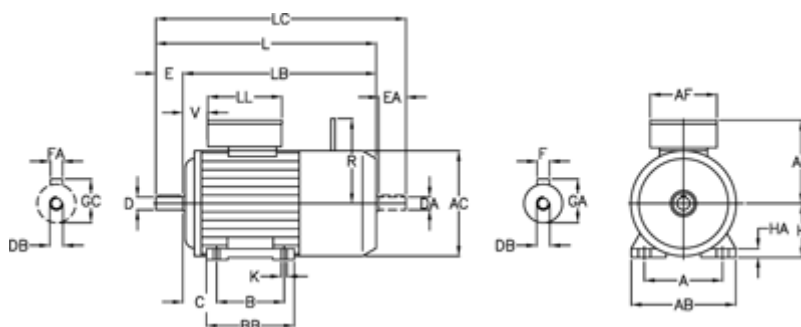

# Data Sheet

Article number: 2501841240675

Description: Bonfiglioli brake motor BE63B-4-FD3.5 0.18KW  
1400 rpm 3x230/400v 50HZ IE2 DC brake IP55 3.5 B3 stainless steel

## Measures

A = 100	D = 11	GC = 12.5	R = 96
A/F = 98	DA = 11	H = 63	V = 51
AB = 120	DB = M4	HA = 7.0	
AC = 0	E = 23	K = 7	
AD = 119	EA = 23	L = 269	
B = 80	F = 4	LC = 294	
BB H7 = 96	FA = 4	Length B = 246	
C = 40	GA = 12.5	LL = 133	